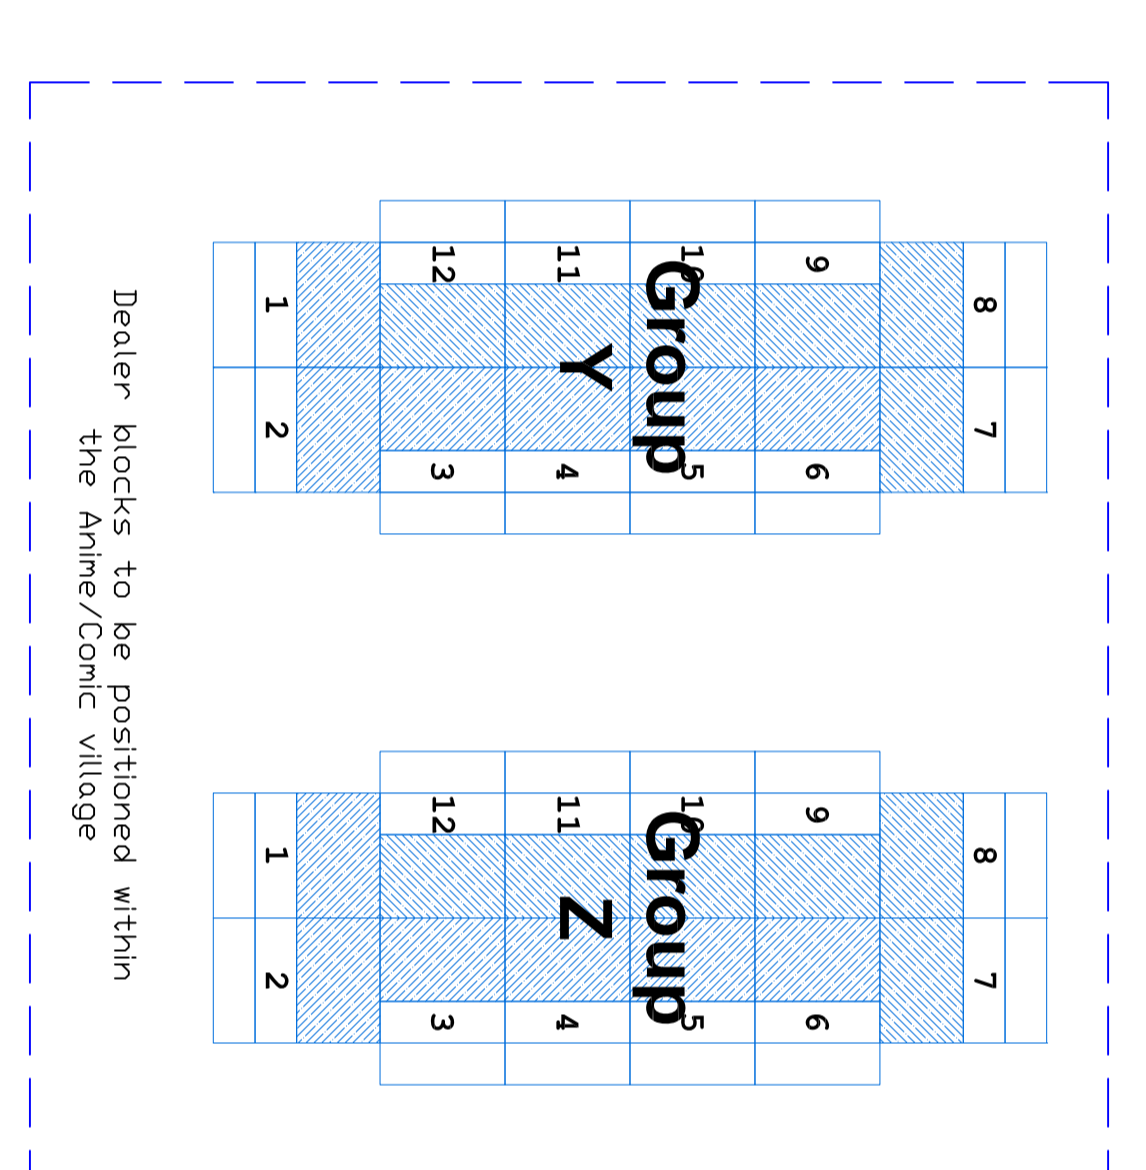

C

C

C

N
8
N
9
N
10

ACOUSTIC SCREEN

ACOUSTIC SCREEN

MCM Expo
Exhibitors Plan
DO NOT SCALE

London MCM Expo (May 2010)
Drawing Number 002A
21 October 2009