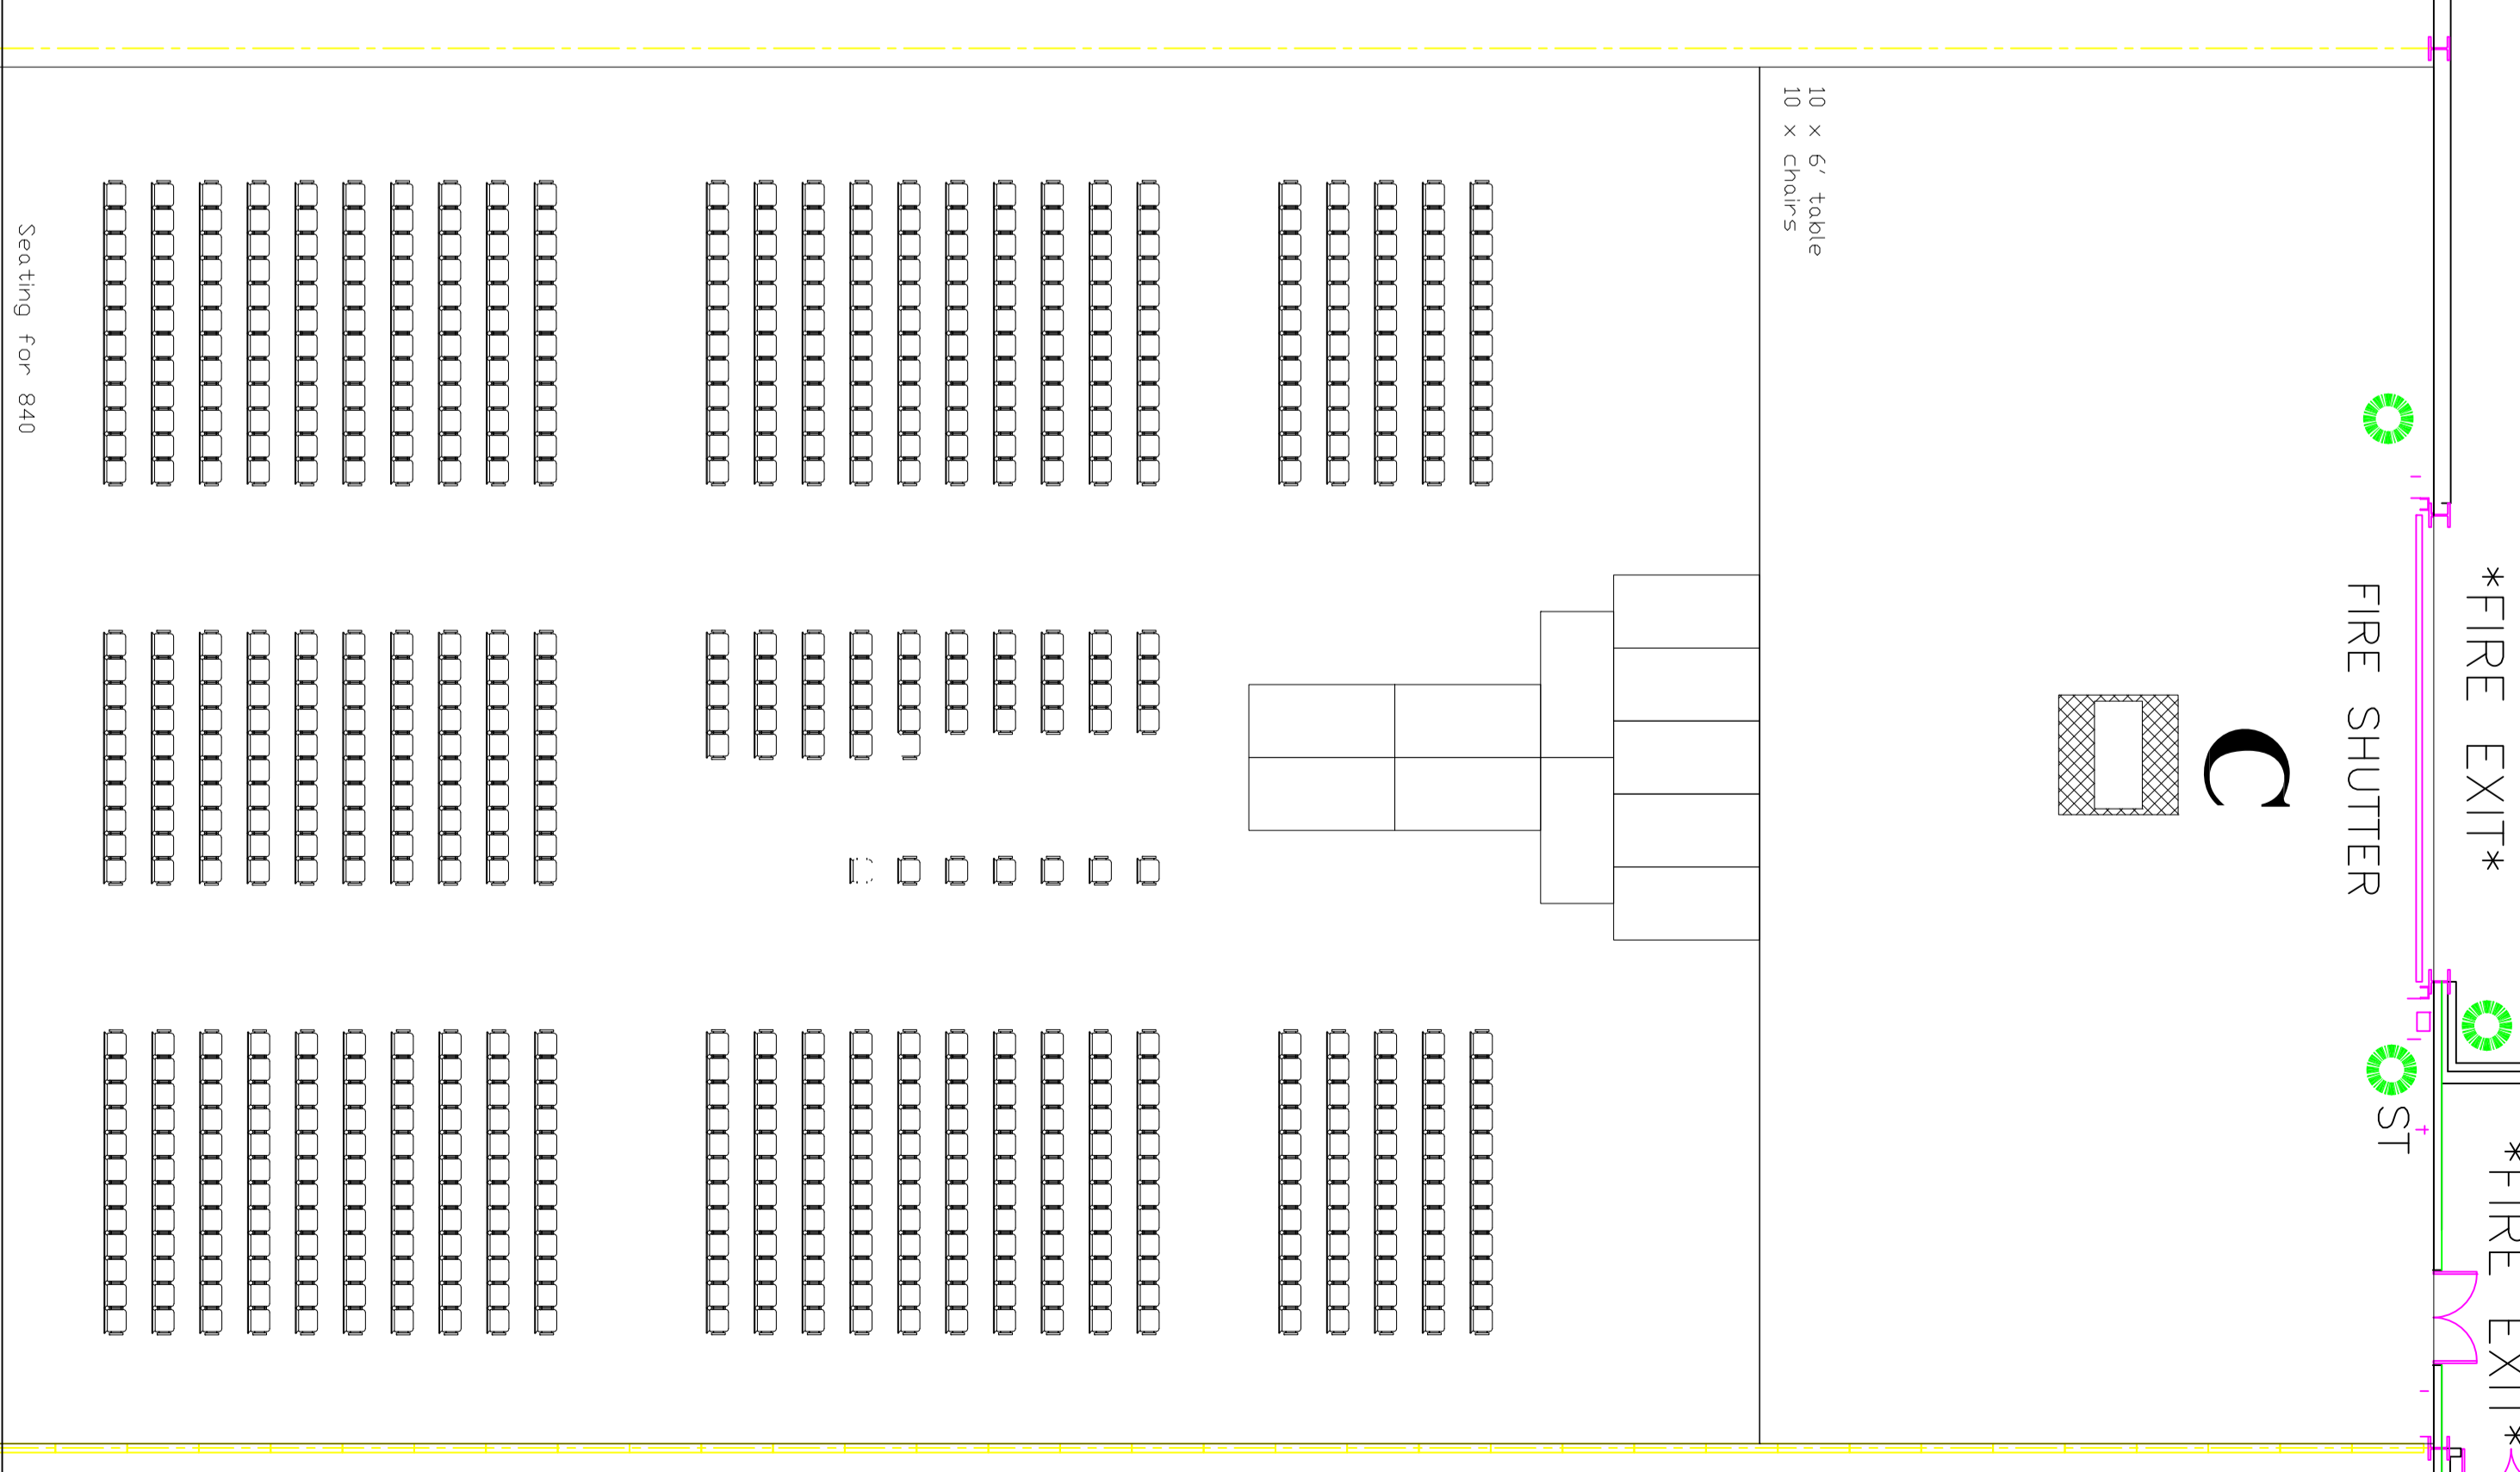

C

C

C

N
8
N
9
N
10

ACOUSTIC SCREEN

ACOUSTIC SCREEN

MCM Expo
Exhibitors Plan
DO NOT SCALE

London MCM Expo (May 2010)
Drawing Number 002A
21 October 2009